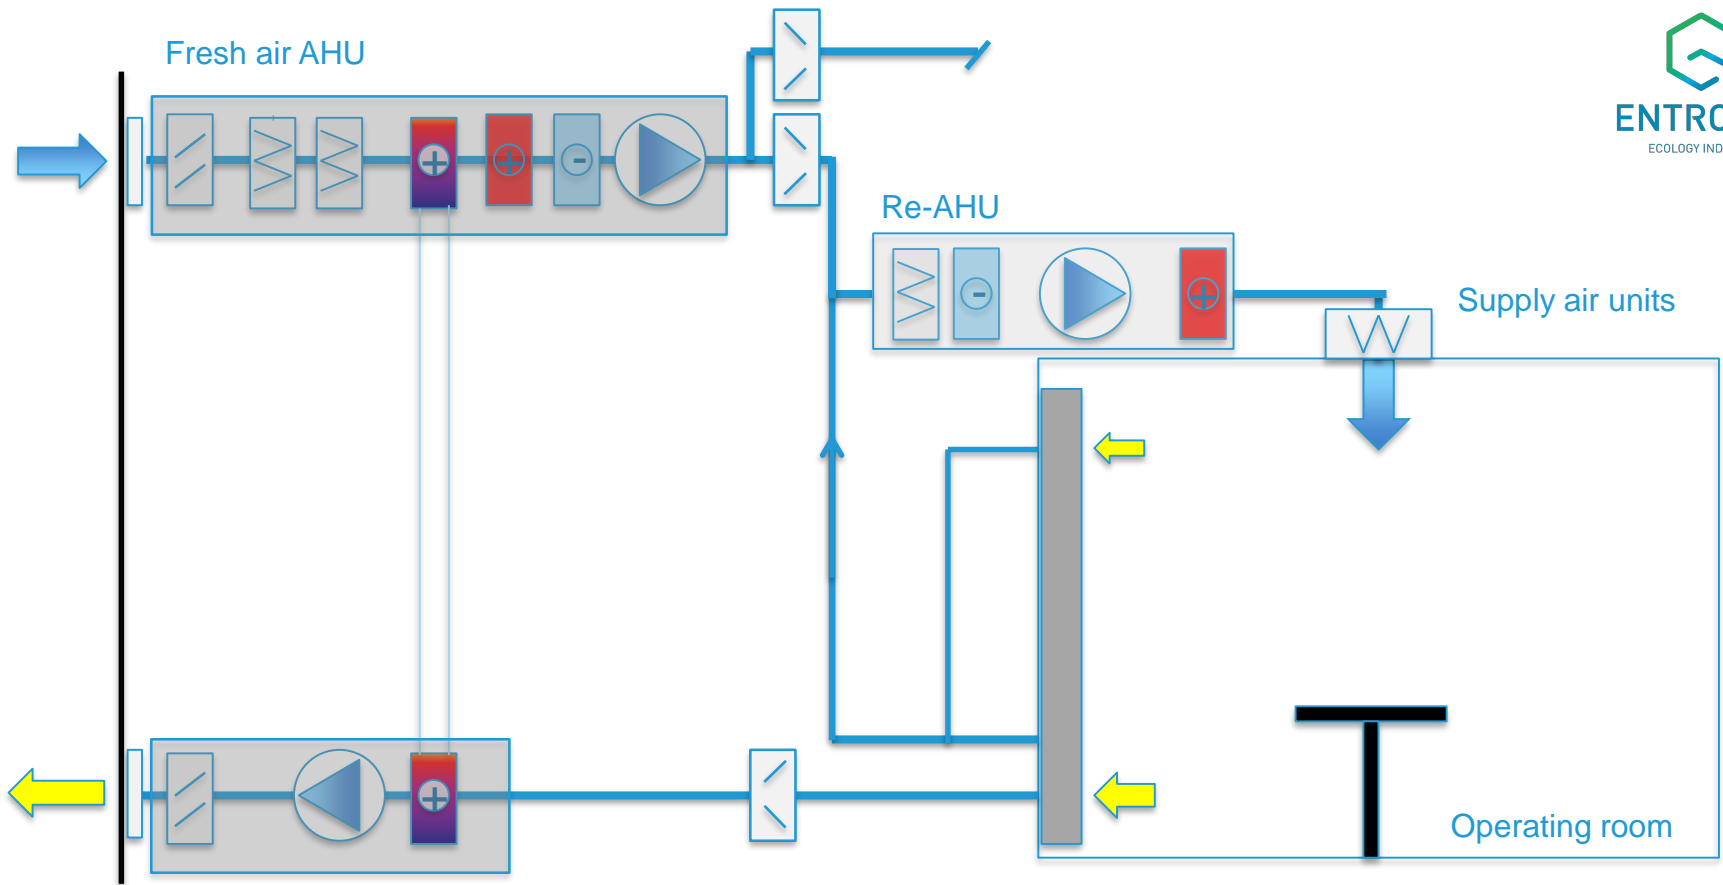

# Halton Vita OR Space 5

- Supply air ring
- Ultraclean environment
- $< 5\text{cfu}$  in the whole room
- Silent  $< 35\text{ dB(A)}$
- Flexible solution

Enabling Wellbeing

 ENTROPIC **Halton**

# Operating department layout

OR 60 m2

Enabling Wellbeing

Preparation

OR 60 m2

Halton