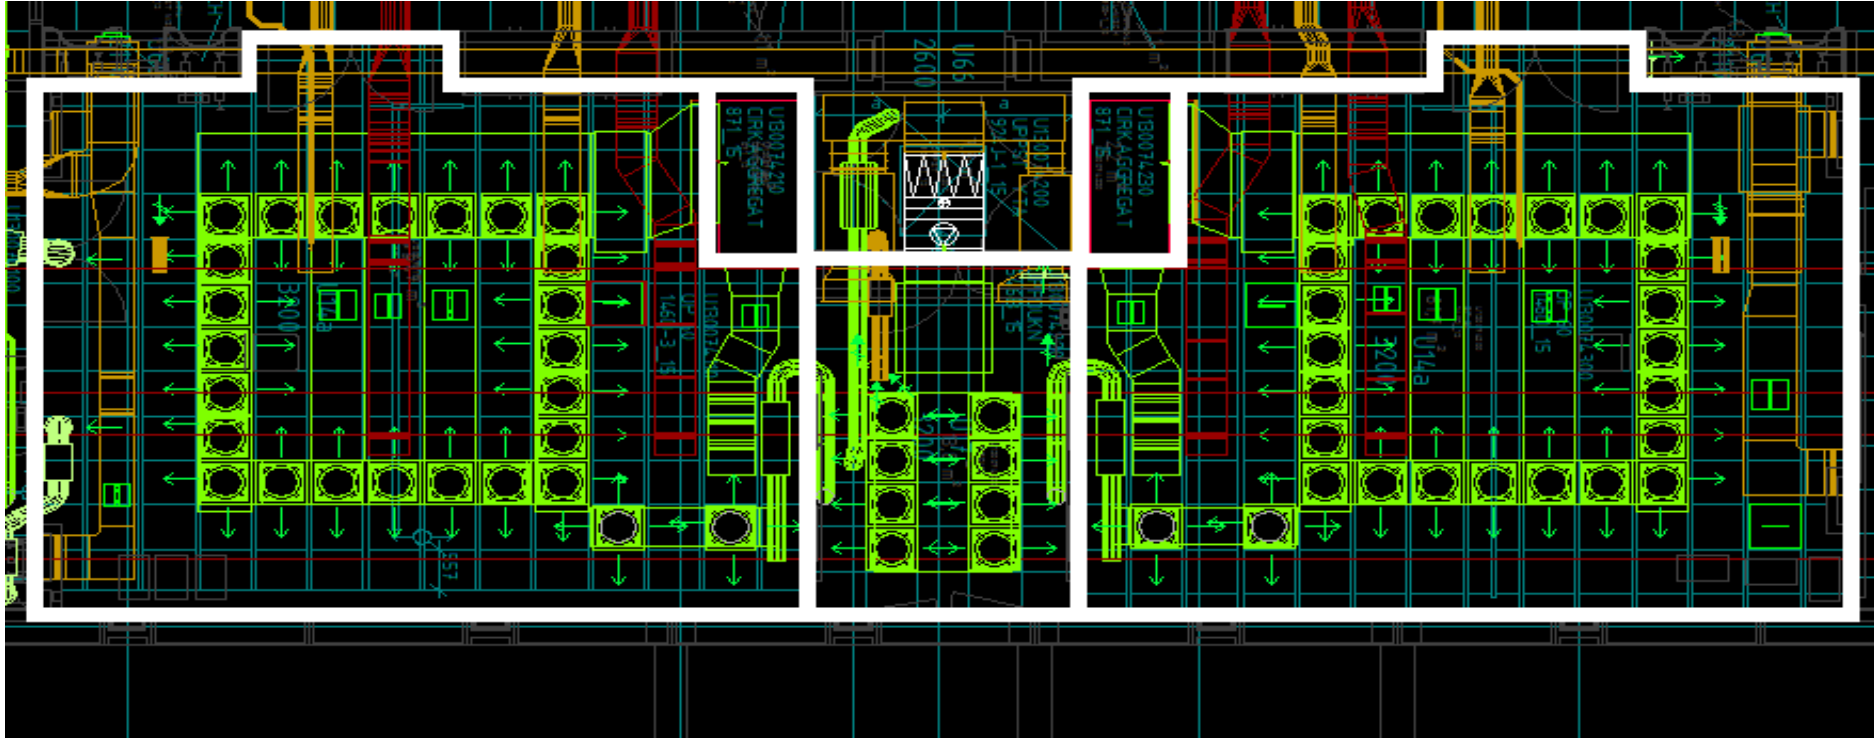

# Operating department layout

OR 60 m2

Enabling Wellbeing

Preparation

OR 60 m2

Halton